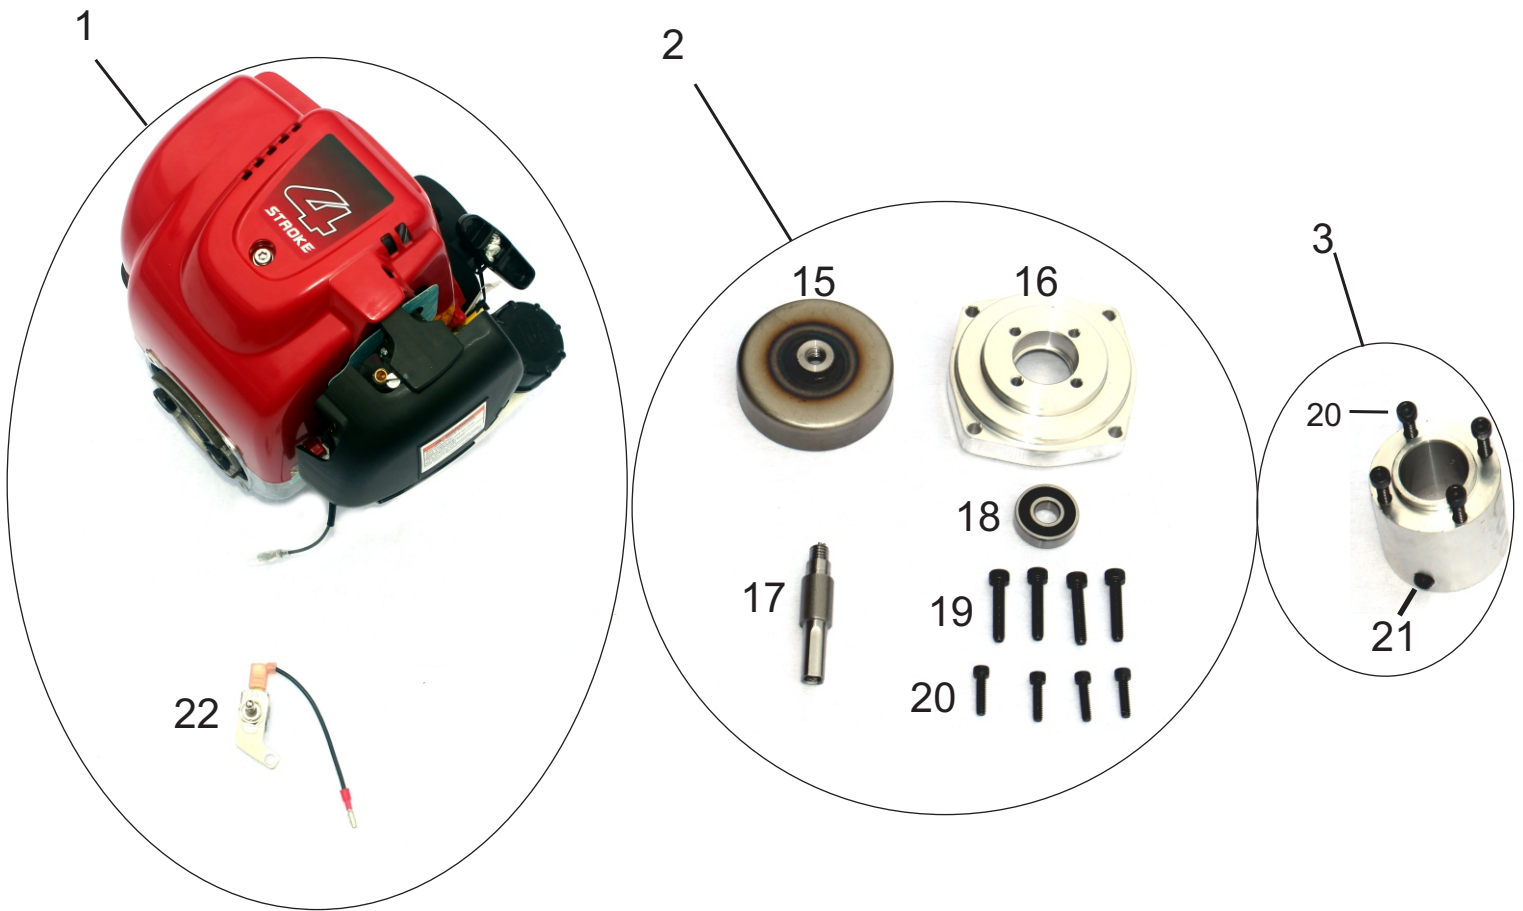

Vibra Strike I and II Parts List

VS0097
VibraStrike I

VS0098H
VibraStrike II

Item	Part Number	Description
1	EA900H	VSI and VSII Honda Engine (Fig. 1)
2	TL324	VSI and VSII Honda Engine Clutch Complete (Fig.1)
3	TL320	VSI Clutch Adapter Nosepiece (Fig.1)
4	RT600	VSI Throttle Assembly (Fig. 2)
5	TL850	VSI and VSII Kickstand Complete (Fig. 3)
6	TL425	VSI Magnesium Cast Lift Handle (Fig. 3)
7	TL525	VSI Cable Housing Complete (Fig. 4)
8	TL140A	VSI Magnesium Frame Complete (Fig. 5)
9	TL250	VSI and VSII Cast Housing Complete (Fig. 7)
10	TL328	VSII Honda Throttle Complete (Fig. 2)
11	TL303	VSII Dual Handlebar (Fig. 3)
12	TL304	VSII Lift Handle (Fig. 3)
13	TL308	VSII Flex Hose (Fig. 4)
14	TL140B	VSII Magnesium Frame Complete (Fig. 6)

Figure 1
EA900H and TL324 (Honda Clutch Complete)

Item	Part Number	Description
1	EA900H	VS1,VSII, & Rattler Honda Engine with ON/OFF Switch
2	TL324	VSI,VSII, & Rattler Honda Clutch Complete
3	TL320	VSI and Rattler Clutch Adapter Nosepiece (VSI and Rattler Only)
15	TL316	VSI,VSII, and Rattler Honda Clutch Drum
16	TL317	VSI,VSII, and Rattler Honda Engine Clutch Adapter
17	TL319	VSI,VSII, and Rattler Honda Clutch Shaft
18	TL329	VSI,VSII, and Rattler Honda Clutch Bearing
19	TL314	VSI,VSII, and Rattler Honda Engine Mounting Screw
20	TL071	VSI,VSII, and Rattler Honda Clutch Adapter Mounting Screw
21	TL012	VSI and Rattler Clutch Adapter Nosepiece Set Screw 5/6-18 X 3/8
22	TL605	VSI,VSII, and Rattler Honda Engine ON/OFF Switch

Figure 2
 VSII TL328 and VSI RT600 Throttle Controls

Item	Part Number	Description
4	RT600	VSI Throttle Assembly
10	TL328	VSII Honda Throttle Complete
21	TL012	VSII Honda Throttle Set Screw
23	TL306	VSII Grip
24	TL330	VSII Throttle Stop Screw
25	TL038	VSII Throttle Screw
26	TL322	VSII Throttle Cable
27	TL054	VSII Throttle Cable Adjusting Screw (2 nuts)
28	RT640	VSI Throttle Cable Loom Housing
29	RT620	VSI Throttle Cable
30	RT610	VSI Throttle Trigger
31	RT603	VSI Throttle Cable Adjusting Screw (1 Nut)
32	RT630	VSI Throttle Grip