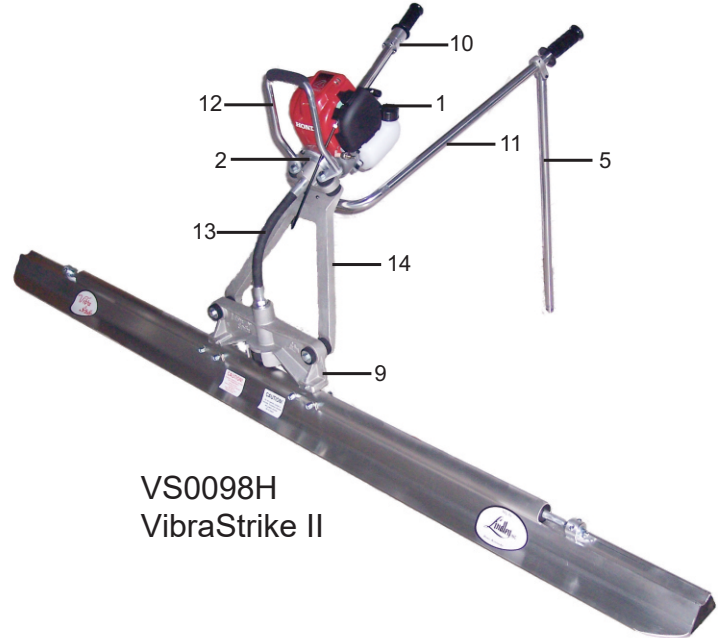

Vibra Strike I and II Parts List

VS0097
VibraStrike I

VS0098H
VibraStrike II

Item	Part Number	Description
1	EA900H	VSI and VSII Honda Engine (Fig. 1)
2	TL324	VSI and VSII Honda Engine Clutch Complete (Fig.1)
3	TL320	VSI Clutch Adapter Nosepiece (Fig.1)
4	RT600	VSI Throttle Assembly (Fig. 2)
5	TL850	VSI and VSII Kickstand Complete (Fig. 3)
6	TL425	VSI Magnesium Cast Lift Handle (Fig. 3)
7	TL525	VSI Cable Housing Complete (Fig. 4)
8	TL140A	VSI Magnesium Frame Complete (Fig. 5)
9	TL250	VSI and VSII Cast Housing Complete (Fig. 7)
10	TL328	VSII Honda Throttle Complete (Fig. 2)
11	TL303	VSII Dual Handlebar (Fig. 3)
12	TL304	VSII Lift Handle (Fig. 3)
13	TL308	VSII Flex Hose (Fig. 4)
14	TL140B	VSII Magnesium Frame Complete (Fig. 6)

Figure 1
EA900H and TL324 (Honda Clutch Complete)

Item	Part Number	Description
1	EA900H	VS1,VSII, & Rattler Honda Engine with ON/OFF Switch
2	TL324	VSI,VSII, & Rattler Honda Clutch Complete
3	TL320	VSI and Rattler Clutch Adapter Nosepiece (VSI and Rattler Only)
15	TL316	VSI,VSII, and Rattler Honda Clutch Drum
16	TL317	VSI,VSII, and Rattler Honda Engine Clutch Adapter
17	TL319	VSI,VSII, and Rattler Honda Clutch Shaft
18	TL329	VSI,VSII, and Rattler Honda Clutch Bearing
19	TL314	VSI,VSII, and Rattler Honda Engine Mounting Screw
20	TL071	VSI,VSII, and Rattler Honda Clutch Adapter Mounting Screw
21	TL012	VSI and Rattler Clutch Adapter Nosepiece Set Screw 5/6-18 X 3/8
22	TL605	VSI,VSII, and Rattler Honda Engine ON/OFF Switch

Figure 2
 VSII TL328 and VSI RT600 Throttle Controls

Item	Part Number	Description
4	RT600	VSI Throttle Assembly
10	TL328	VSII Honda Throttle Complete
21	TL012	VSII Honda Throttle Set Screw
23	TL306	VSII Grip
24	TL330	VSII Throttle Stop Screw
25	TL038	VSII Throttle Screw
26	TL322	VSII Throttle Cable
27	TL054	VSII Throttle Cable Adjusting Screw (2 nuts)
28	RT640	VSI Throttle Cable Loom Housing
29	RT620	VSI Throttle Cable
30	RT610	VSI Throttle Trigger
31	RT603	VSI Throttle Cable Adjusting Screw (1 Nut)
32	RT630	VSI Throttle Grip