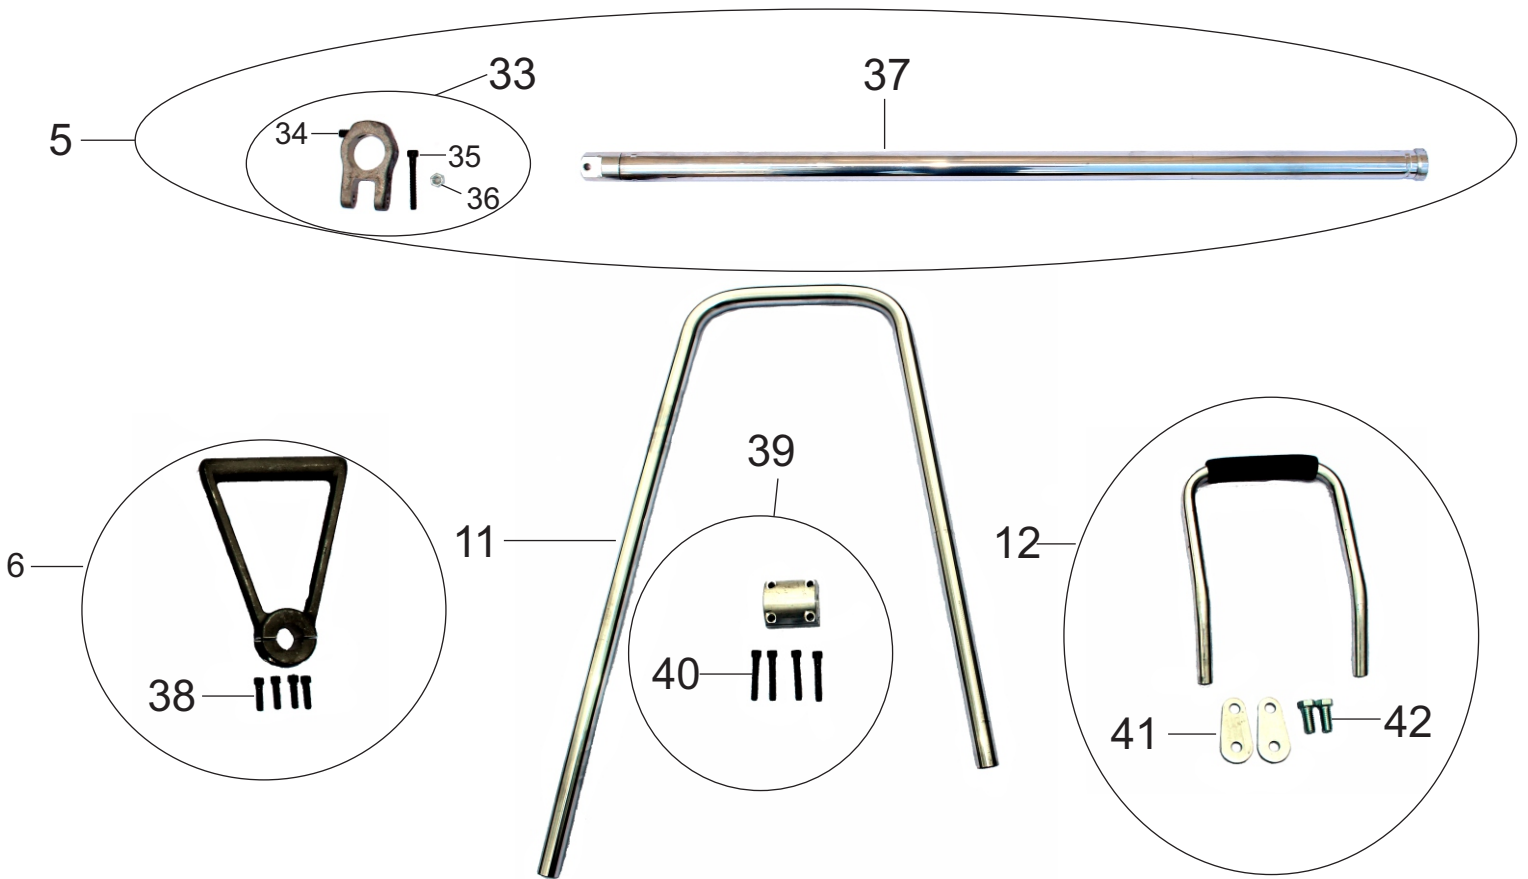

Figure 3
VSI and VSII Kickstand and Handles

Item	Part Number	Description
5	TL850	VSI and VSII Kickstand Complete
6	TL425	VSI Magnesium Cast Lift Handle
11	TL303	VSII Dual Handlebar
12	TL304	VSII Lift Handle
33	TL080	VSI and VSII Kickstand Bracket Complete
34	TL070	VSI and VSII Kickstand Bracket Set Screw
35	TL072	VSI and VSII Kickstand Bracket Connecting Screw
36	TL043	VSI and VSII Kickstand Bracket Self Locking Nut
37	TL800	VSI and VSII Kickstand without Bracket
38	TL039	VSI Magnesium Cast Lift Handle Screw
39	TL302	VSII Dual Handlebar Connector
40	TL006	VSII Dual Handlebar Connector Screw
41	TL304A	VSII Lift Handle Teardrop Connector
42	TL009	VSII Lift Handle Bolt