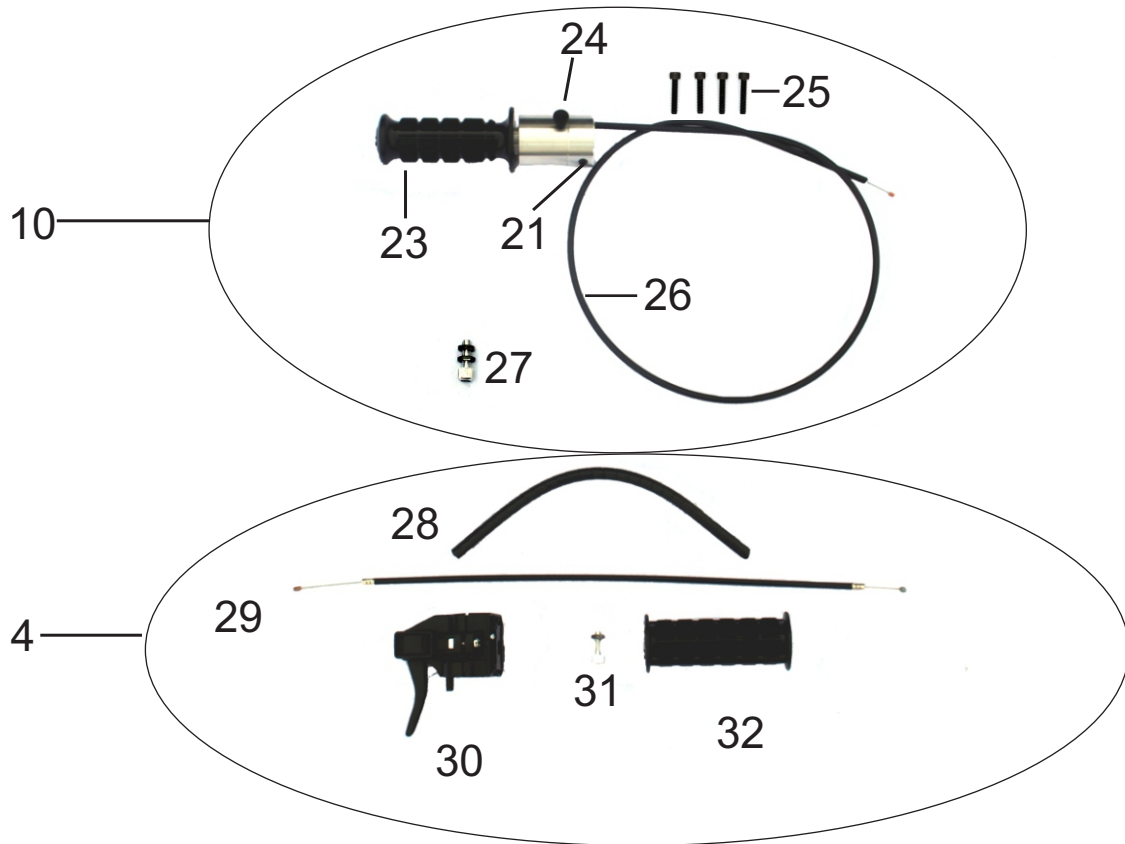

Vibra Strike I and II Parts List

VS0097
VibraStrike I

VS0098H
VibraStrike II

Item	Part Number	Description
1	EA900H	VSI and VSII Honda Engine (Fig. 1)
2	TL324	VSI and VSII Honda Engine Clutch Complete (Fig.1)
3	TL320	VSI Clutch Adapter Nosepiece (Fig.1)
4	RT600	VSI Throttle Assembly (Fig. 2)
5	TL850	VSI and VSII Kickstand Complete (Fig. 3)
6	TL425	VSI Magnesium Cast Lift Handle (Fig. 3)
7	TL525	VSI Cable Housing Complete (Fig. 4)
8	TL140A	VSI Magnesium Frame Complete (Fig. 5)
9	TL250	VSI and VSII Cast Housing Complete (Fig. 7)
10	TL328	VSII Honda Throttle Complete (Fig. 2)
11	TL303	VSII Dual Handlebar (Fig. 3)
12	TL304	VSII Lift Handle (Fig. 3)
13	TL308	VSII Flex Hose (Fig. 4)
14	TL140B	VSII Magnesium Frame Complete (Fig. 6)

Figure 1
EA900H and TL324 (Honda Clutch Complete)

Item	Part Number	Description
1	EA900H	VS1,VSII, & Rattler Honda Engine with ON/OFF Switch
2	TL324	VSI,VSII, & Rattler Honda Clutch Complete
3	TL320	VSI and Rattler Clutch Adapter Nosepiece (VSI and Rattler Only)
15	TL316	VSI,VSII, and Rattler Honda Clutch Drum
16	TL317	VSI,VSII, and Rattler Honda Engine Clutch Adapter
17	TL319	VSI,VSII, and Rattler Honda Clutch Shaft
18	TL329	VSI,VSII, and Rattler Honda Clutch Bearing
19	TL314	VSI,VSII, and Rattler Honda Engine Mounting Screw
20	TL071	VSI,VSII, and Rattler Honda Clutch Adapter Mounting Screw
21	TL012	VSI and Rattler Clutch Adapter Nosepiece Set Screw 5/6-18 X 3/8
22	TL605	VSI,VSII, and Rattler Honda Engine ON/OFF Switch

Figure 2
 VSII TL328 and VSI RT600 Throttle Controls

Item	Part Number	Description
4	RT600	VSI Throttle Assembly
10	TL328	VSII Honda Throttle Complete
21	TL012	VSII Honda Throttle Set Screw
23	TL306	VSII Grip
24	TL330	VSII Throttle Stop Screw
25	TL038	VSII Throttle Screw
26	TL322	VSII Throttle Cable
27	TL054	VSII Throttle Cable Adjusting Screw (2 nuts)
28	RT640	VSI Throttle Cable Loom Housing
29	RT620	VSI Throttle Cable
30	RT610	VSI Throttle Trigger
31	RT603	VSI Throttle Cable Adjusting Screw (1 Nut)
32	RT630	VSI Throttle Grip