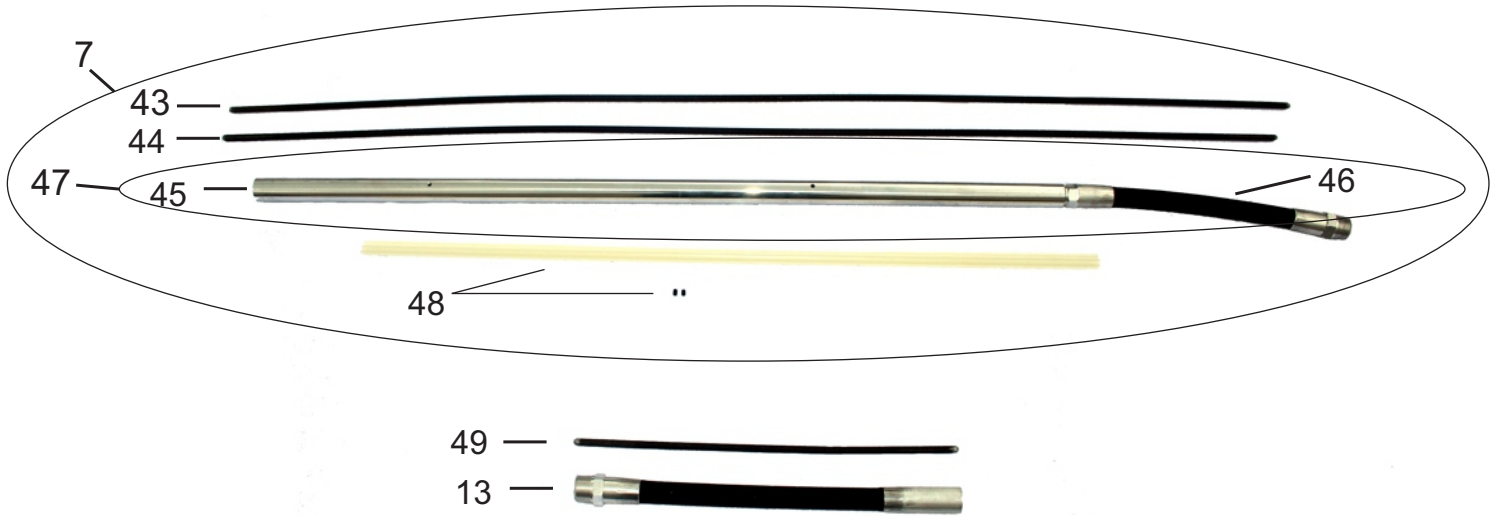

Figure 4

Cable Housing/Flex Hoses

Item	Part Number	Description
7	TL525 (Robin)/TL525H (Honda)	VS1 Cable Housing Complete (engine determines part number/drive cable)
13	TL308	VSII Flex Hose
43	TL550	VSI Robin Engine Drive Cable
44	TL550H	VSI Honda Engine Drive Cable
45	TL505	VSI Cable Housing
46	TL500	VSI Flex Hose
47	TL515	VSI Cable Housing with Flex Hose
48	TL044	VSI Starliner with Set Screws
49	TL307	VSII Drive Cable