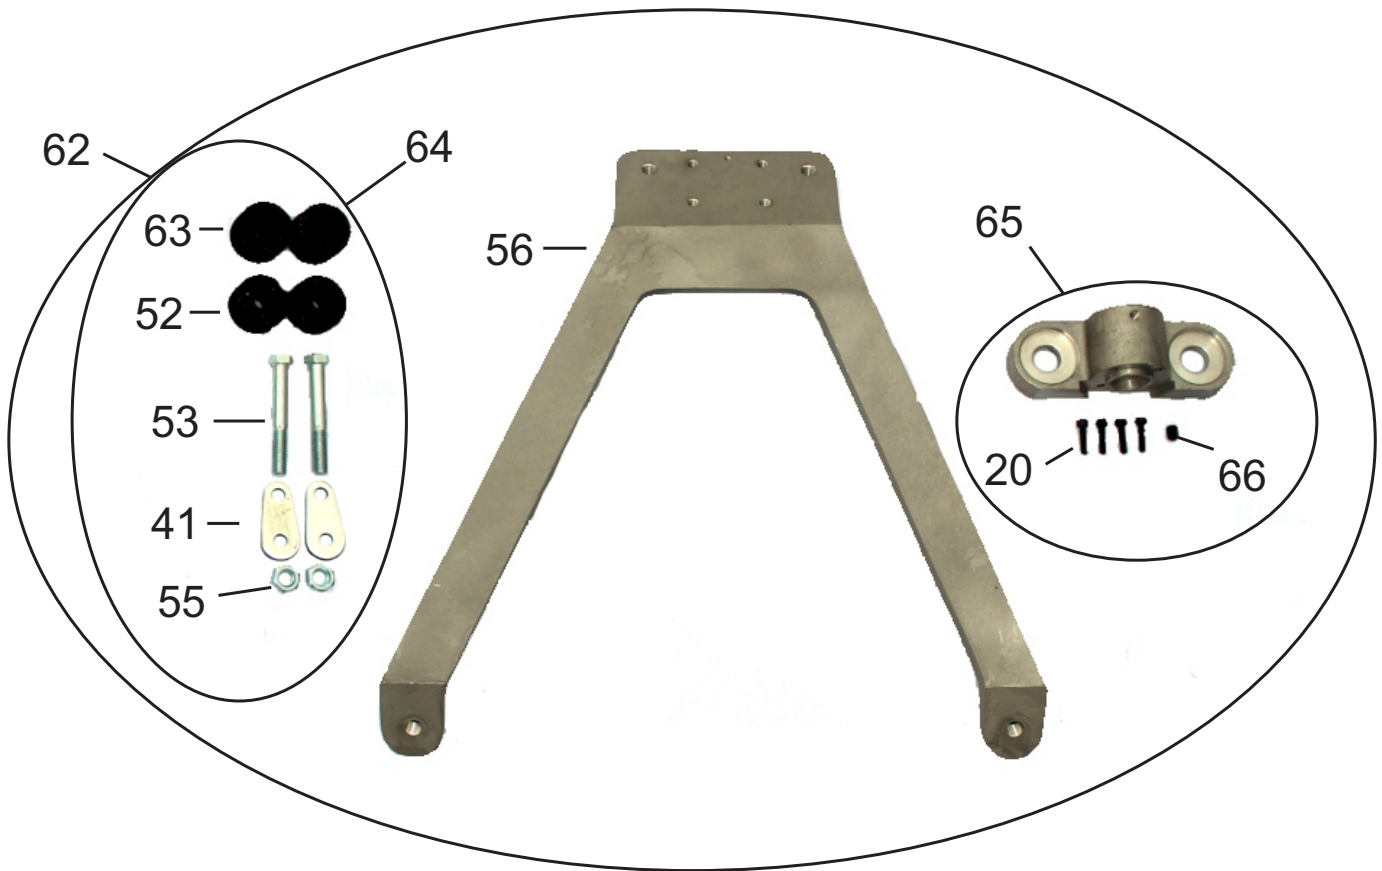

Figure 6
VSII Magnesium Frame Complete

Item	Part Number	Description
20	TL071	VSI and VSII Honda Clutch Adapter Mounting Screw
41	TL304A	VSII Lift Handle Teardrop Connector
52	TL030	3/4" Rubber Bushing
53	TL047	VSI and VSII Magnesium Frame Connector Bushing Set Bolt
55	TL040	7/16 Nut
56	TL110	VSI and VSII Magnesium Frame
62	TL140B	VSII Magnesium Frame Complete
63	TL031	1" Rubber Bushing
64	TL312	VSII Magnesium Frame Connector Bushing Set
65	TL311	VSII Magnesium Frame Connector Set
66	TL004	VSII Magnesium Frame Connector Set Screw