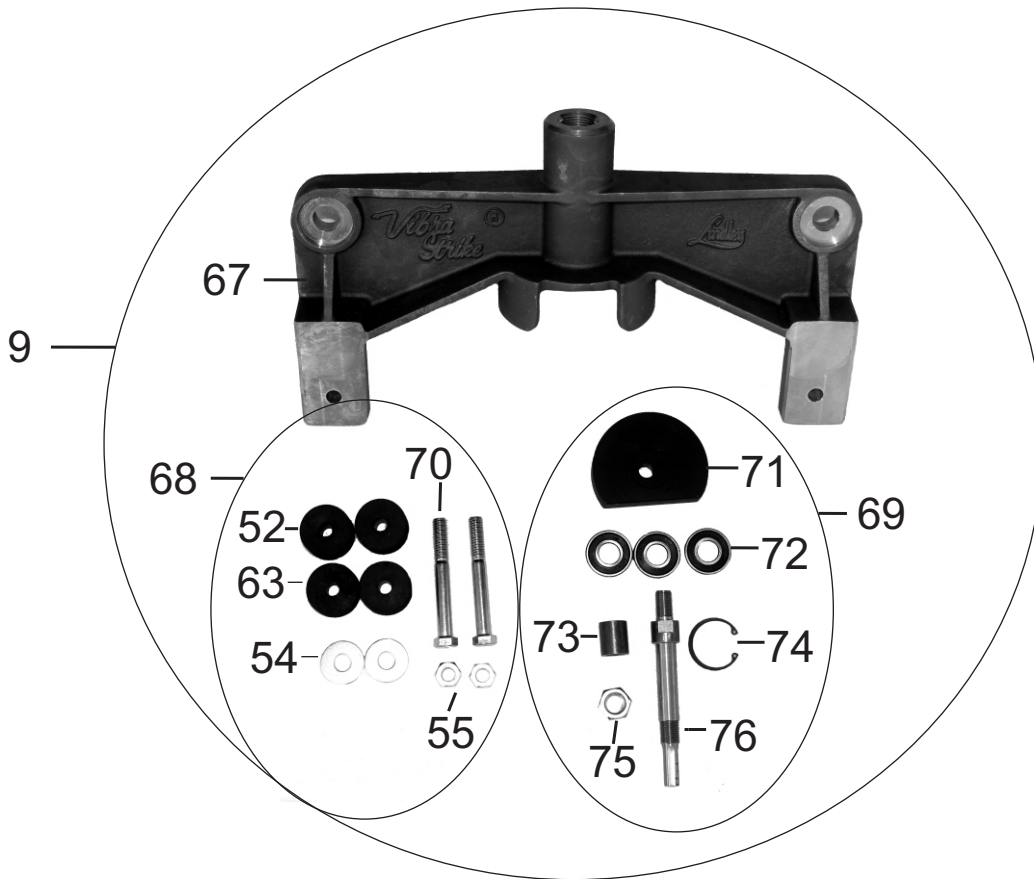

Figure 7
VSI and VSII Cast Housing Complete

Item	Part Number	Description
9	TL250	VSI and VSII Cast Housing Complete
52	TL030	3/4" Rubber Bushing
54	TL010	7/16 Flat Washer
55	TL040	7/16 Nut
63	TL031	1" Rubber Bushing
67	TL200	VSI and VSII Casting with Sleeve
68	TL225	VSI and VSII Cast Housing Bushing Set
69	TL299	Eccentric Weight Kit
70	TL001	VSI and VSII Cast Housing Bushing Set Bolt
71	TL300	VSI and VSII Eccentric Weight
72	TL052	VSI and VSII Cast Housing Bearing
73	TL053	VSI and VSII Cast Housing Bearing Spacer
74	TL050	VSI and VSII Cast Housing Snap Ring
75	TL042	VSI and VSII Weight Shaft Nut
76	TL051	VSI and VSII Weight Shaft