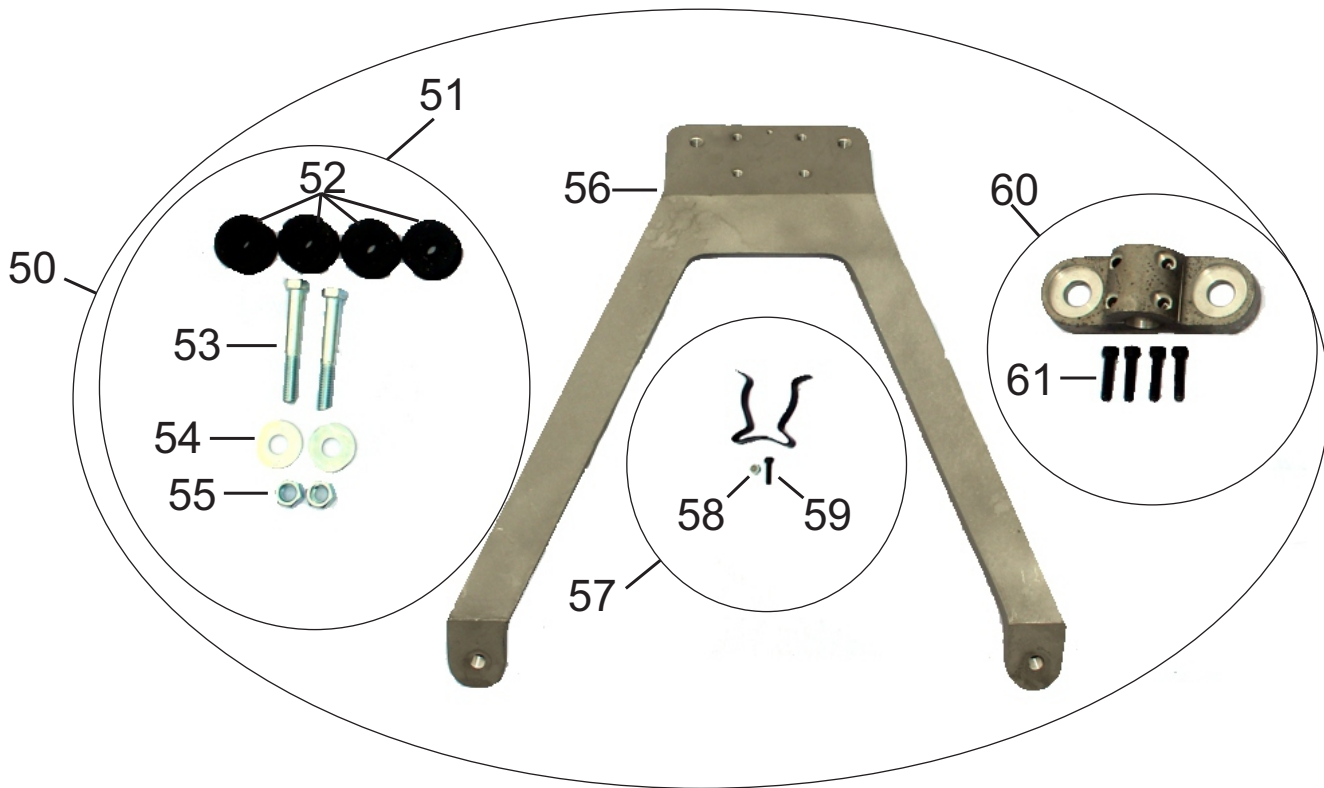

Figure 5
VSI Magnesium Frame Complete

Item	Part Number	Description
50	TL140A	VSI Magnesium Frame Complete
51	TL035	VSI Magnesium Frame Connector Bushing Set
52	TL030	3/4" Rubber Bushing
53	TL047	VSI Magnesium Frame Connector Bushing Set Bolt
54	TL010	7/16 Flat Washer
55	TL040	7/16 Nut
56	TL110	VSI and VSII Magnesium Frame
57	TL061	VSI Spring Clip Complete for Kickstand
58	TL043	#10 Self Locking Nut for Spring Clip
59	TL071	Socket Head Cap Screw for Spring Clip
60	TL145	VSI Magnesium Frame Connector
61	TL046	VSI Magnesium Frame Connector Bolt